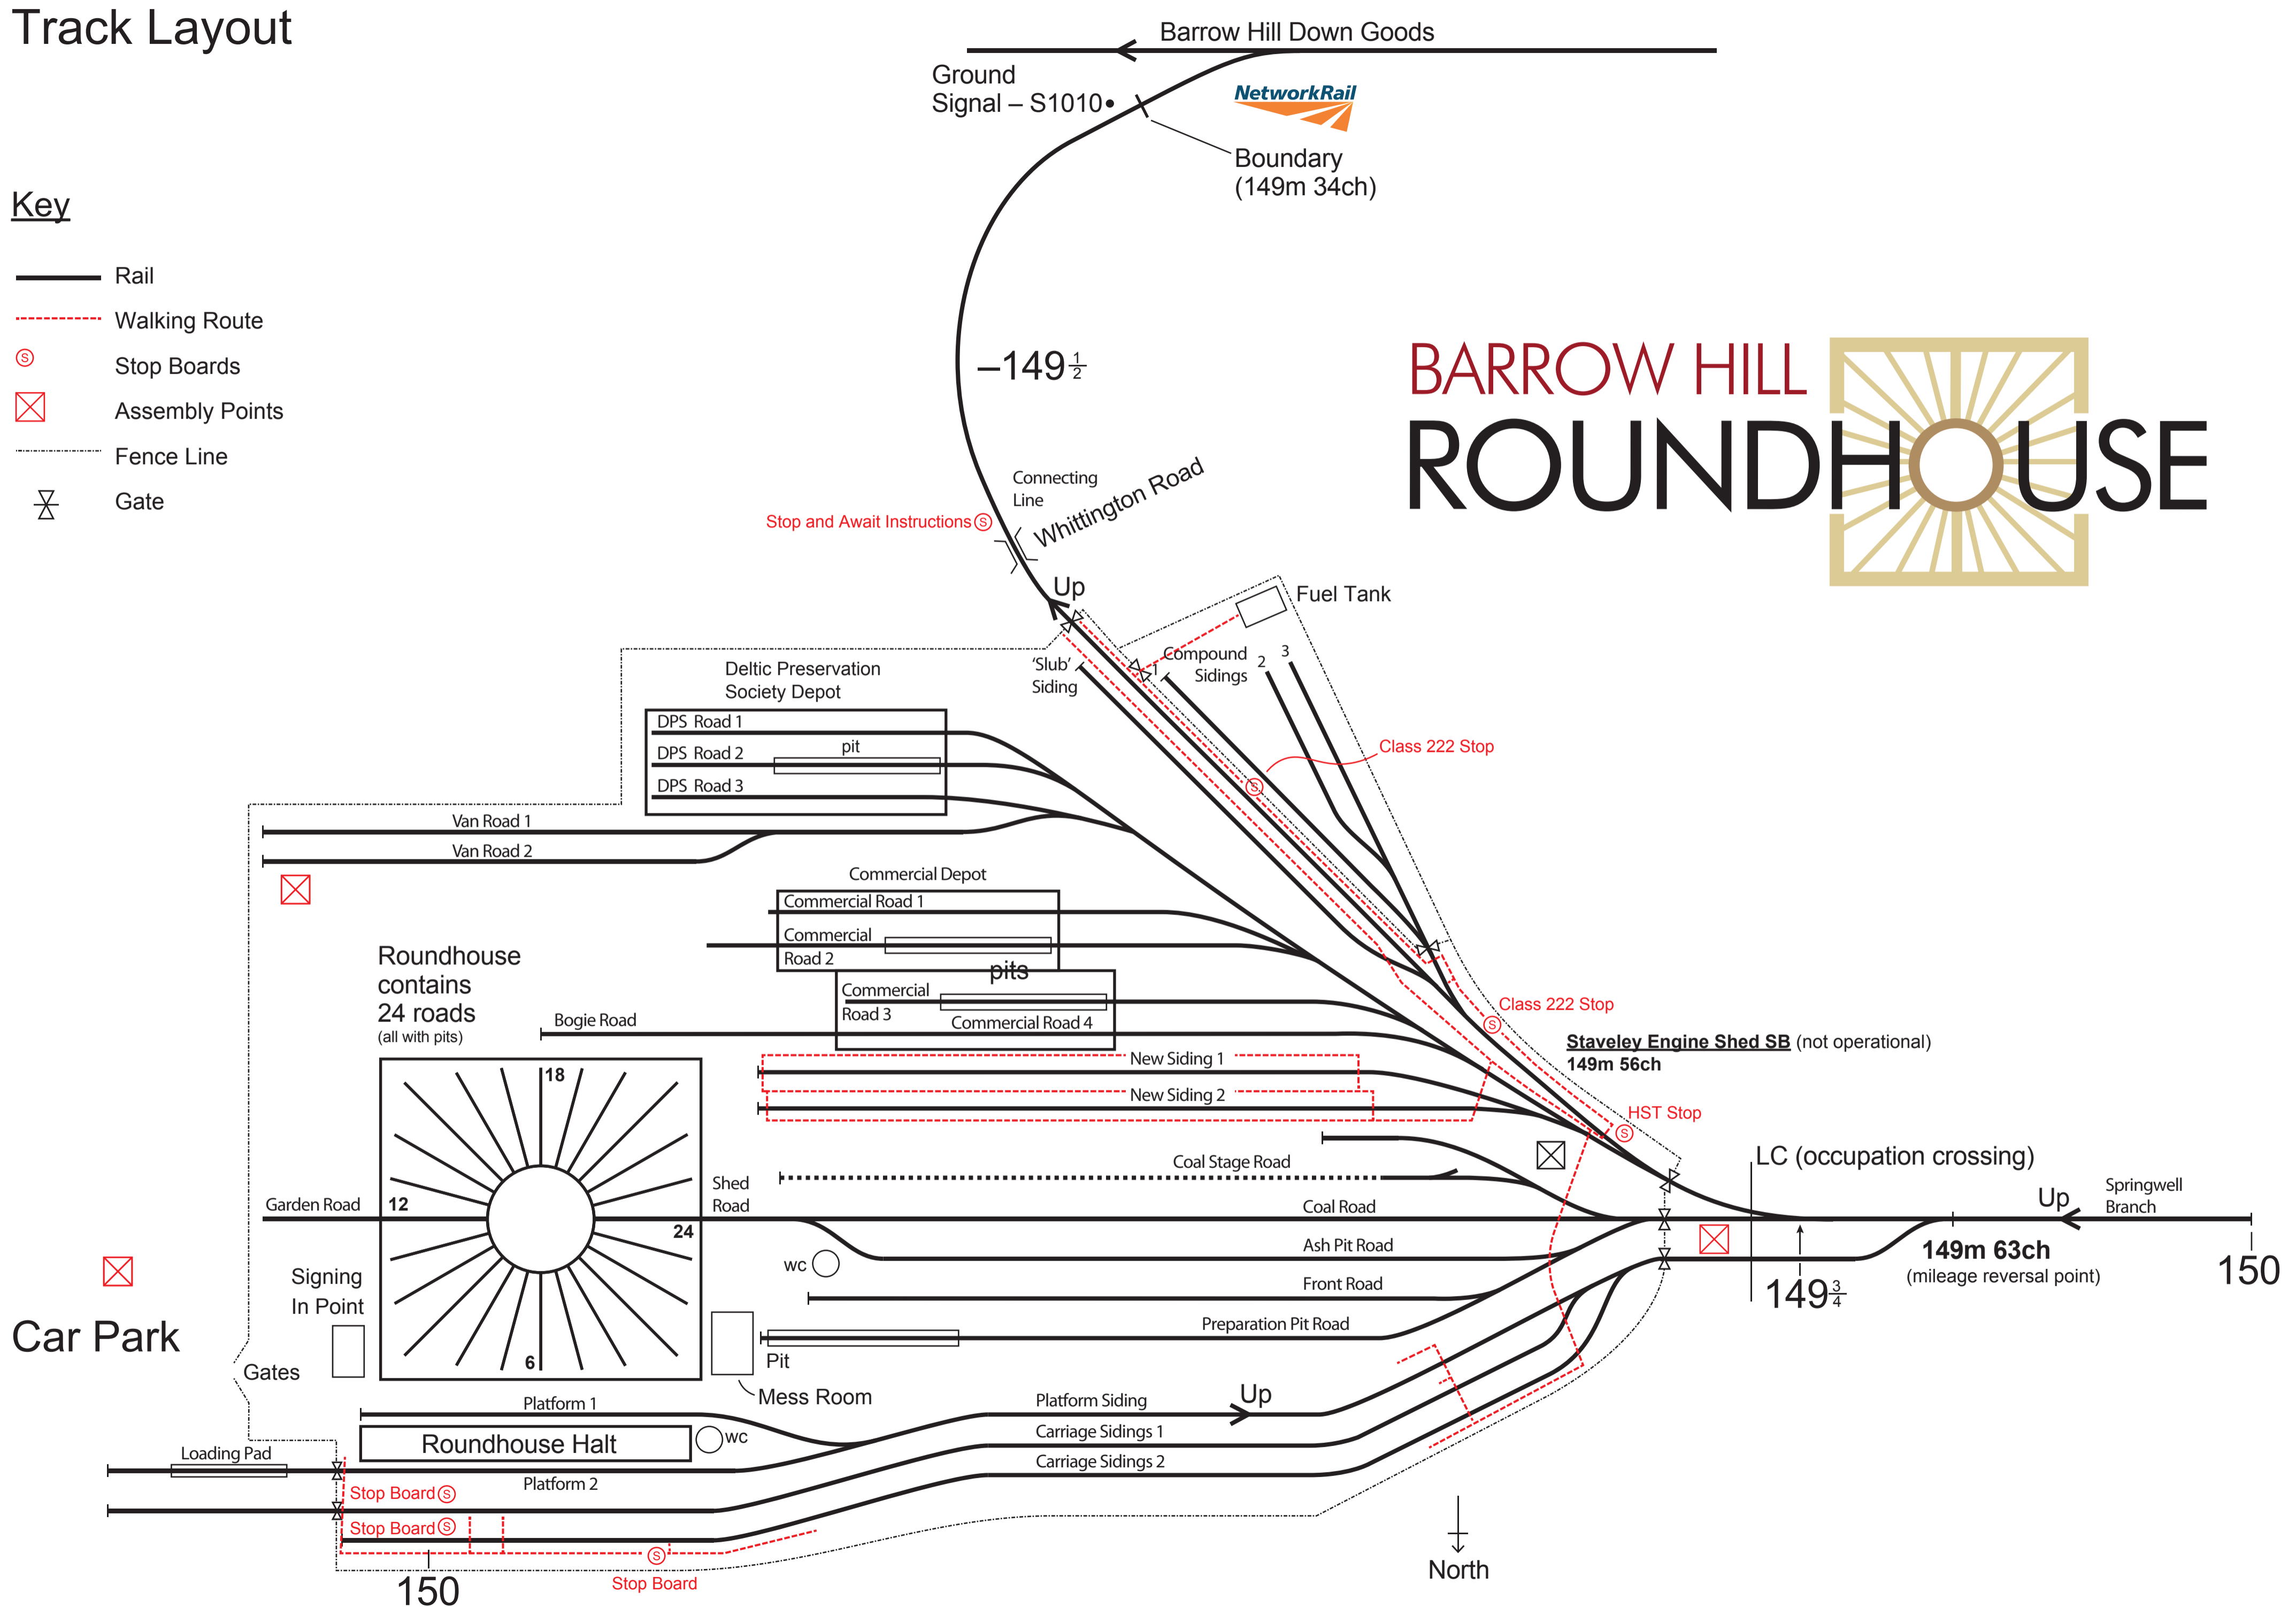

Track Layout

Key

-  Rail
-  Walking Route
-  Stop Boards
-  Assembly Points
-  Fence Line
-  Gate

BARROW HILL ROUNDHOUSE